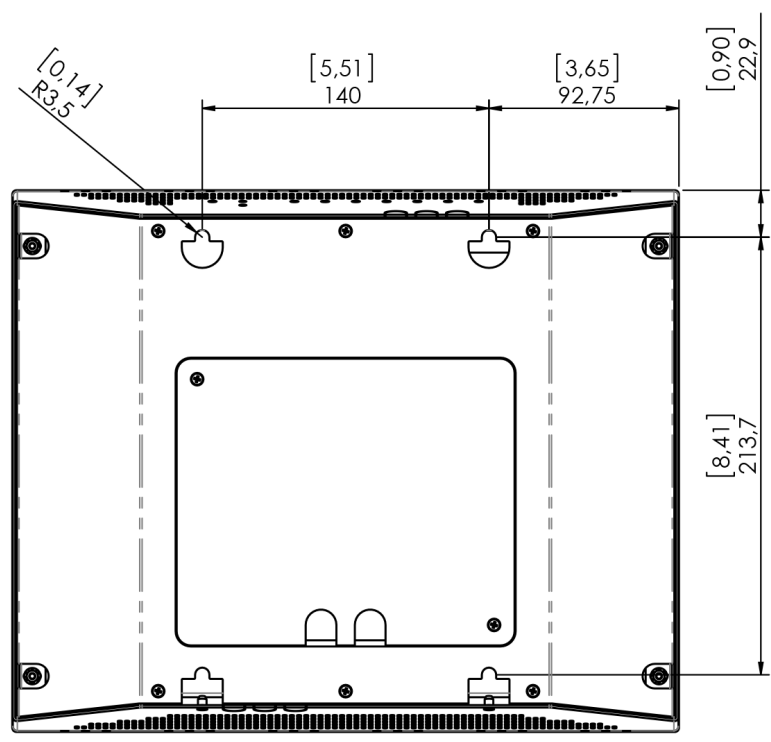

TECHNICAL SPECIFICATIONS

Display

Size	10.4" TFT Active Matrix
Resolution	800 (h) x 600 (v)
Brightness	250 cd/m2
Contrast ratio	500:1
Pixel	0.264 (h) x 0.264 (v) mm
Viewing angle	65°/55° (u/d) / 70°/70° (l/r)
Viewing area	211.2 (h) x 158.4 (v) mm
LED backlight lifespan	30.000 hrs
Response time	Tr 2 ms, Tf 6 ms
Temperature <i>(operating/storage)</i>	Operating 0°C – +40°C Storage -20°C – +60°C

Electrical

Lowv voltage <i>(external power supply)</i>	100-240Vac, 47/63Hz, 12Vdc
Power consumption	40W

Mechanical

Dimensions	325.5 x 264.5 x 70.5 mm [12.81"x10.41"x2.78"]
Weight	3 Kg / 6.6 lbs (Stainless Steel & Aluminium)
	3.5 Kg / 7.7 lbs (Glass)
Shipping Dimensions:	
Weight	4 Kg / 8.8 lbs (Stainless Steel & Aluminium)
	4.5 Kg / 9.9 lbs (Glass)
Shipping Box	480 x 380 x 160 mm

- 1- Power input
- 2- DVI 2 video input
- 3- DVI 1 / DVI A video input

ARCHITECT'S SPECIFICATIONS

Professional 10.4" widescreen on-wall monitor. Frame available in aluminium, stainless steel or glass. DVI-I and DVI-D connectors. HDCP compliant inputs. Easy mounting, no need special bracket to install. External power supply.

GENERAL DIMENSIONS

AH10RI/ AH10RA / AH10RG

ARTHUR HOLM

Albiral Display Solutions SL · Fàtima, 25 Sant Hipòlit de Voltregà 08512 Bcelona, Spain · +34 938 502 376 · marketing@arthurholm.com
www.arthurholm.com