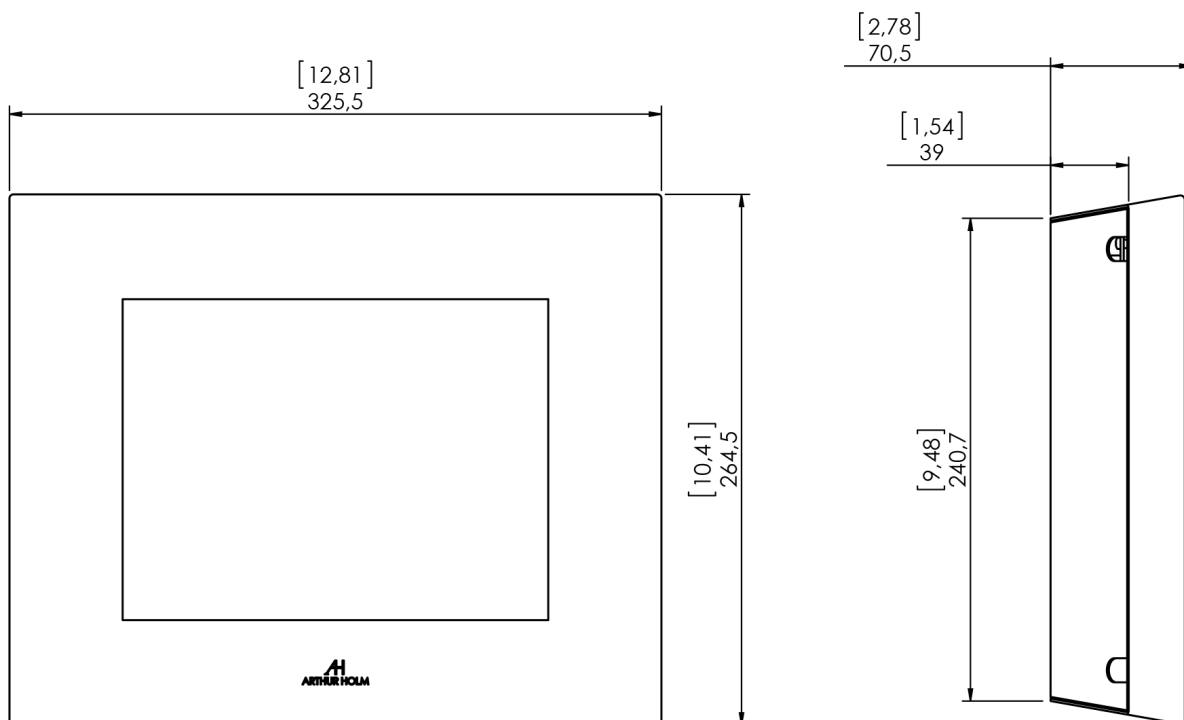

TECHNICAL SPECIFICATIONS

Display

Size	10.4" TFT Active Matrix
Resolution	800 (h) x 600 (v)
Brightness	250 cd/m2
Contrast ratio	500:1
Pixel	0.264 (h) x 0.264 (v) mm
Viewing angle	65°/55° (u/d) / 70°/70° (l/r)
Viewing area	211.2 (h) x 158.4 (v) mm
LED backlight lifespan	30.000 hrs
Response time	Tr 2 ms, Tf 6 ms
Temperature <i>(operating/storage)</i>	Operating 0°C – +40°C Storage -20°C – +60°C

Electrical

Lowv voltage <i>(external power supply)</i>	100-240Vac, 47/63Hz, 12Vdc
Power consumption	40W

Mechanical

Dimensions	325.5 x 264.5 x 70.5 mm [12.81"x10.41"x2.78"]
Weight	3 Kg / 6.6 lbs (Stainless Steel & Aluminium)
	3.5 Kg / 7.7 lbs (Glass)
Shipping Dimensions:	
Weight	4 Kg / 8.8 lbs (Stainless Steel & Aluminium)
	4.5 Kg / 9.9 lbs (Glass)
Shipping Box	480 x 380 x 160 mm

- 1- Power input
- 2- DVI 2 video input
- 3- DVI 1 / DVI A video input

ARCHITECT'S SPECIFICATIONS

Professional 10.4" widescreen on-wall monitor. Frame available in aluminium, stainless steel or glass. DVI-I and DVI-D connectors. HDCP compliant inputs. Easy mounting, no need special bracket to install. External power supply.

GENERAL DIMENSIONS

AH10RI/ AH10RA / AH10RG

ARTHUR HOLM

Albiral Display Solutions SL · Fàtima, 25 Sant Hipòlit de Voltregà 08512 Bcelona, Spain · +34 938 502 376 · marketing@arthurholm.com
www.arthurholm.com