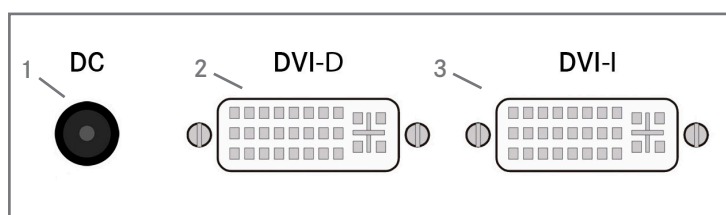

TECHNICAL SPECIFICATIONS

Display

Size	10.4" TFT Active Matrix
Resolution	800 (h) x 600 (v)
Brightness	250 cd/m2
Contrast ratio	500:1
Pixel	0.264 (h) x 0.264 (v) mm
Viewing angle	65°/55° (u/d) / 70°/70° (l/r)
Viewing area	211.2 (h) x 158.4 (v) mm
LED backlight lifespan	30.000 hrs
Response time	Tr 2 ms, Tf 6 ms
Temperature <i>(operating/storage)</i>	Operating 0°C – +40°C Storage -20°C – +60°C

Materials

Cabinet	Available with front in aluminium (A), stainless steel (I), or glass (G)

Connectivity

Input signal	DVI-I (1 input) – HDCP Compliant DVI-D (1 input) – HDCP Compliant

Electrical

Lowv voltage <i>(external power supply)</i>	100-240Vac, 47/63Hz, 12Vdc
Power consumption	40W

Mechanical

Dimensions	325.5 x 264.5 x 70.5 mm [12.81"x10.41"x2.78"]
Weight	3 Kg / 6.6 lbs (Stainless Steel & Aluminium)
	3.5 Kg / 7.7 lbs (Glass)
Shipping Dimensions:	
Weight	4 Kg / 8.8 lbs (Stainless Steel & Aluminium)
	4.5 Kg / 9.9 lbs (Glass)
Shipping Box	480 x 380 x 160 mm

OPTIONS

- Touch screen
- Integrated industrial PC
- RS-232 remote control
- HD-BaseT for Video and Power over a single Cat5 cable

CERTIFICATIONS

- CE

WARRANTY

- 2 years general warranty

CONNECTIVITY PANEL

CONNECTIVITY

- 1- Power input
- 2- DVI 2 video input
- 3- DVI 1 / DVI A video input

ARCHITECT'S SPECIFICATIONS

Professional 10.4" widescreen on-wall monitor. Frame available in aluminium, stainless steel or glass. DVI-I and DVI-D connectors. HDCP compliant inputs. Easy mounting, no need special bracket to install. External power supply.

ARTHUR HOLM

Albiral Display Solutions SL · Fàtima, 25 Sant Hipòlit de Voltregà 08512 Bcelona, Spain · +34 938 502 376 · marketing@arthurholm.com
www.arthurholm.com

Arthur Holm is a registered brand of Albiral Display Solutions SL. Specifications subject to change without previous notice.