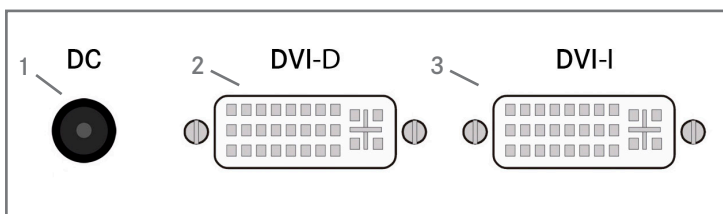

TECHNICAL SPECIFICATIONS

Display

Size	17" TFT Active Matrix
Resolution	1280 (h) x 1024 (v)
Brightness	250 cd/m2
Contrast ratio	1000:1
Pixel	0.264 (h) x 0.264 (v) mm
Viewing angle	160° (v) / 170° (h)
Viewing area	337.920 (h) x 270.336 (v) mm
LED backlight lifespan	50.000 hrs
Response time	Tr 3.5 ms, Tf 1.5 ms
Temperature (operating/storage)	Operating 0°C – +40°C Storage -20°C – +60°C

Materials

Cabinet	Available with front in aluminium (A), stainless steel (I), or glass (G)

Connectivity

Input signal	DVI-I (1 input) – HDCP Compliant DVI-D (1 input) – HDCP Compliant

Electrical

Lowv voltage (external power supply)	100-240Vac, 50/60Hz, 12Vdc
Power consumption	70W

Mechanical

Dimensions	385 x 309 x 71 mm [15.16"x12.17"x2.80"]
Weight	5 Kg / 11 lbs (Stainless Steel & Aluminium)
	5.5 Kg / 12.1 lbs (Glass)
Shipping Dimensions:	
Weight	6 Kg / 13.2 lbs (Stainless Steel & Aluminium)
	6.5 Kg / 14.3 lbs (Glass)
Shipping Box	480 x 380 x 160 mm

OPTIONS

- Touch screen
- Integrated industrial PC
- RS-232 remote control
- HD-BaseT for Video and Power over a single Cat5 cable

CERTIFICATIONS

- CE

WARRANTY

- 2 years general warranty

CONNECTIVITY PANEL

CONNECTIVITY

- 1- Power input
- 2- DVI 2 video input
- 3- DVI 1 / DVI A video input

ARCHITECT'S SPECIFICATIONS

Professional 17" widescreen on-wall monitor. Frame available in aluminium, stainless steel or glass. DVI-I and DVI-D connectors. HDCP compliant inputs. Easy mounting, no need special bracket to install. External power supply.

ARTHUR HOLM

Albiral Display Solutions SL · Fàtima, 25 Sant Hipòlit de Voltregà 08512 Bcelona, Spain · +34 938 502 376 · marketing@arthurholm.com
www.arthurholm.com

Arthur Holm is a registered brand of Albiral Display Solutions SL. Specifications subject to change without previous notice.