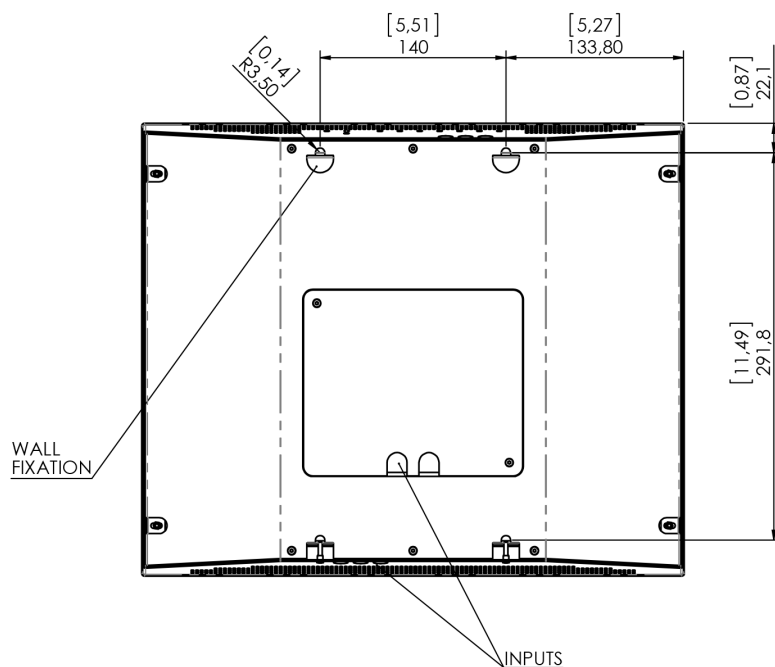

## CONNECTIVITY PANEL

### CONNECTIVITY

- 1- Power input
- 2- DVI 2 video input
- 3- DVI 1 / DVI A video input

## ARCHITECT'S SPECIFICATIONS

Professional 17" widescreen on-wall monitor. Frame available in aluminium, stainless steel or glass. DVI-I and DVI-D connectors. HDCP compliant inputs. Easy mounting, no need special bracket to install. External power supply.

GENERAL DIMENSIONS

AH17RI/ AH17RA / AH17RG

ARTHUR HOLM

Albiral Display Solutions SL · Fàtima, 25 Sant Hipòlit de Voltregà 08512 Bcelona, Spain · +34 938 502 376 · marketing@arthurholm.com  
 www.arthurholm.com