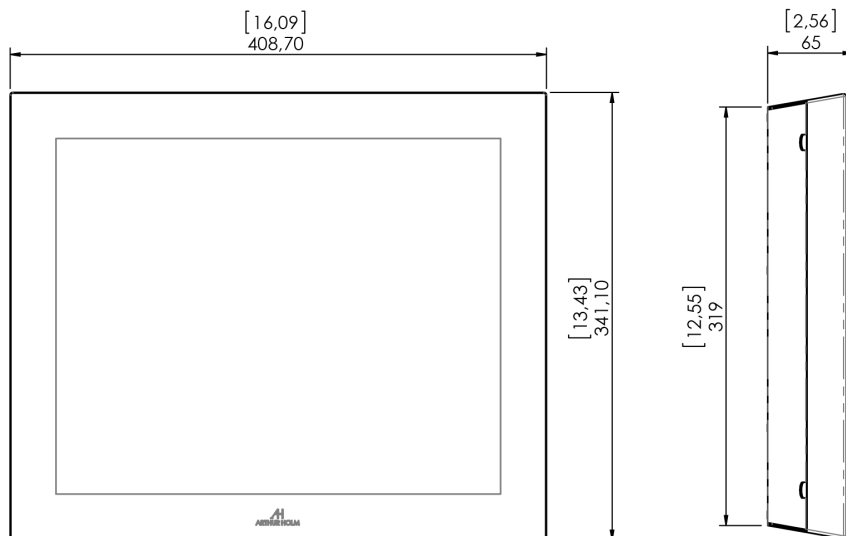

GENERAL DIMENSIONS

AH17RI/ AH17RA / AH17RG

ARTHUR HOLM

Albiral Display Solutions SL · Fàtima, 25 Sant Hipòlit de Voltregà 08512 Bcelona, Spain · +34 938 502 376 · marketing@arthurholm.com
www.arthurholm.com

Arthur Holm is a registered brand of Albiral Display Solutions SL. Specifications subject to change without previous notice.