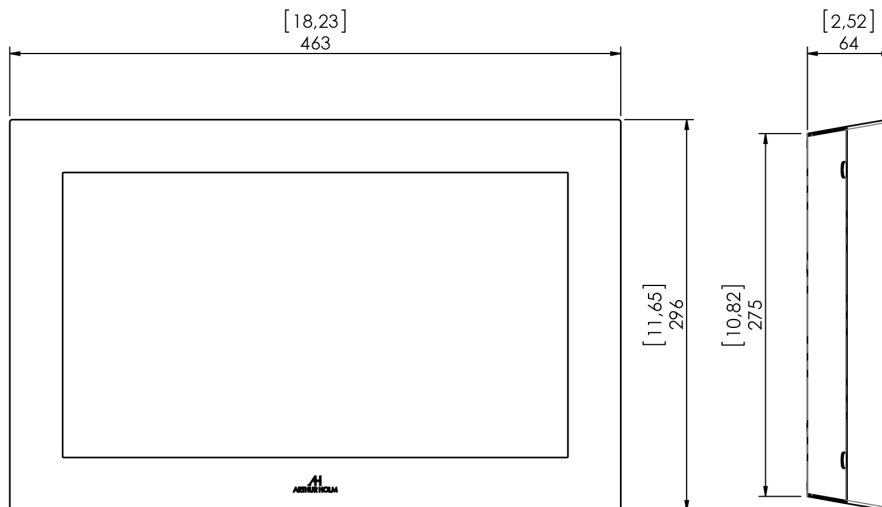

TECHNICAL SPECIFICATIONS

Display

Size	Full HD 17.3" TFT Active Matrix, widescreen
Resolution	1920 (h) x 1080 (v)
Brightness	400 cd/m2
Contrast ratio	600:1
Pixel	0.1989 (h) x 0.1989 (v) mm
Viewing angle	60° / 80° (u/d) / 80° / 80° (l/r)
Viewing area	381.888 (h) x 214.812 (v) mm
LED backlight lifespan	50.000 hrs
Response time	Tr 37 ms, Tf 3 ms
Temperature <i>(operating/storage)</i>	Operating 0°C – +40°C Storage -20°C – +60°C

Electrical

Lowv voltage <i>(external power supply)</i>	100-240Vac, 50/60Hz, 12Vdc
Power consumption	70W

Mechanical

Dimensions	463 x 296 x 73.50 mm [18.23"x11.65"x2.89"]
Weight	5.2 Kg / 11.4 lbs (Stainless Steel & Aluminium)
	5.7 Kg / 12.5 lbs (Glass)
Shipping Dimensions:	
Weight	6.2 Kg / 13.6 lbs (Stainless Steel & Aluminium)
	6.7 Kg / 14.7 lbs (Glass)
Shipping Box	550 x 460 x 300 mm

- 1- Power input
- 2- DVI 2 video input
- 3- DVI 1 / DVI A video input

ARCHITECT'S SPECIFICATIONS

Professional 17.3" widescreen on-wall monitor. Frame available in aluminium, stainless steel or glass. DVI-I and DVI-D connectors. HDCP compliant inputs. Easy mounting, no need special bracket to install. External power supply.

GENERAL DIMENSIONS

AH17RI/ AH17RA / AH17RG Wide FHD

ARTHUR HOLM

Albiral Display Solutions SL · Fàtima, 25 Sant Hipòlit de Voltregà 08512 Bcelona, Spain · +34 938 502 376 · marketing@arthurholm.com
www.arthurholm.com