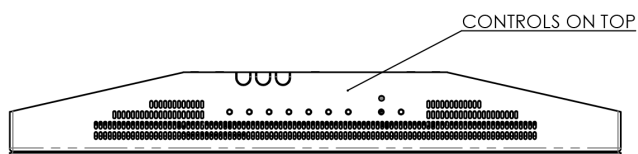

GENERAL DIMENSIONS

AH17RI/ AH17RA / AH17RG Wide FHD

ARTHUR HOLM

Albiral Display Solutions SL · Fàtima, 25 Sant Hipòlit de Voltregà 08512 Bcelona, Spain · +34 938 502 376 · marketing@arthurholm.com
www.arthurholm.com

Arthur Holm is a registered brand of Albiral Display Solutions SL. Specifications subject to change without previous notice.