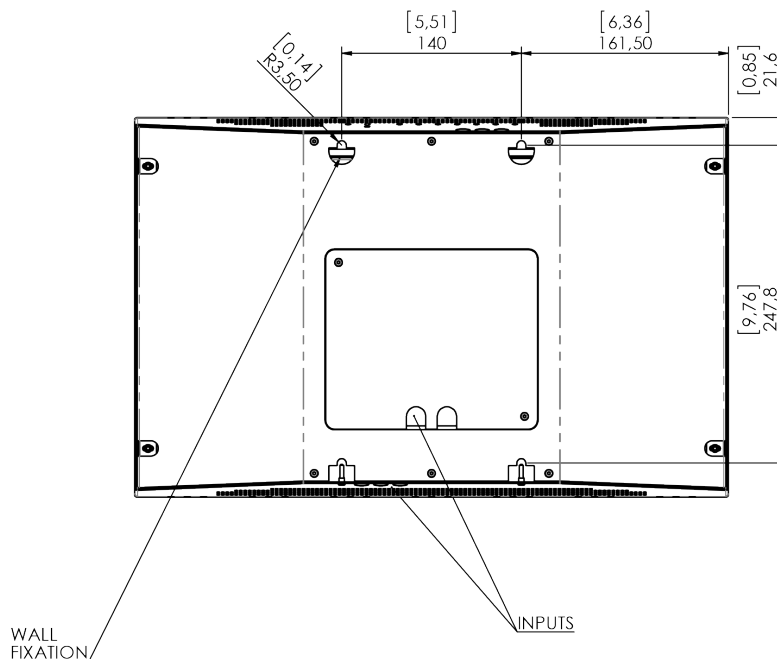

TECHNICAL SPECIFICATIONS

Display

Size	Full HD 17.3" TFT Active Matrix, widescreen
Resolution	1920 (h) x 1080 (v)
Brightness	400 cd/m2
Contrast ratio	600:1
Pixel	0.1989 (h) x 0.1989 (v) mm
Viewing angle	60° / 80° (u/d) / 80° / 80° (l/r)
Viewing area	381.888 (h) x 214.812 (v) mm
LED backlight lifespan	50.000 hrs
Response time	Tr 37 ms, Tf 3 ms
Temperature <i>(operating/storage)</i>	Operating 0°C – +40°C Storage -20°C – +60°C

Electrical

Lowv voltage <i>(external power supply)</i>	100-240Vac, 50/60Hz, 12Vdc
Power consumption	70W

Mechanical

Dimensions	463 x 296 x 73.50 mm [18.23"x11.65"x2.89"]
Weight	5.2 Kg / 11.4 lbs (Stainless Steel & Aluminium)
	5.7 Kg / 12.5 lbs (Glass)
Shipping Dimensions:	
Weight	6.2 Kg / 13.6 lbs (Stainless Steel & Aluminium)
	6.7 Kg / 14.7 lbs (Glass)
Shipping Box	550 x 460 x 300 mm

- 1- Power input
- 2- DVI 2 video input
- 3- DVI 1 / DVI A video input

ARCHITECT'S SPECIFICATIONS

Professional 17.3" widescreen on-wall monitor. Frame available in aluminium, stainless steel or glass. DVI-I and DVI-D connectors. HDCP compliant inputs. Easy mounting, no need special bracket to install. External power supply.

GENERAL DIMENSIONS

AH17RI/ AH17RA / AH17RG Wide FHD

ARTHUR HOLM

Albiral Display Solutions SL · Fàtima, 25 Sant Hipòlit de Voltregà 08512 Bcelona, Spain · +34 938 502 376 · marketing@arthurholm.com
www.arthurholm.com