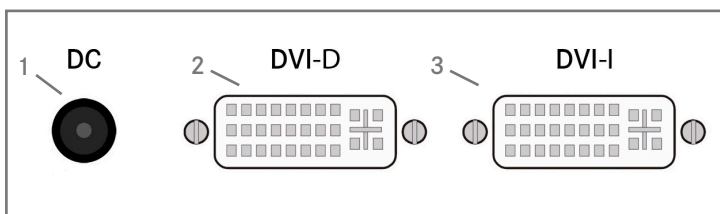

TECHNICAL SPECIFICATIONS

Display

Size	Full HD 17.3" TFT Active Matrix, widescreen
Resolution	1920 (h) x 1080 (v)
Brightness	400 cd/m2
Contrast ratio	600:1
Pixel	0.1989 (h) x 0.1989 (v) mm
Viewing angle	60° / 80° (u/d) / 80° / 80° (l/r)
Viewing area	381.888 (h) x 214.812 (v) mm
LED backlight lifespan	50.000 hrs
Response time	Tr 37 ms, Tf 3 ms
Temperature <i>(operating/storage)</i>	Operating 0°C – +40°C Storage -20°C – +60°C

Materials

Cabinet	Available with front in aluminium (A), stainless steel (I), or glass (G)

Connectivity

Input signal	DVI-I (1 input) – HDCP Compliant DVI-D (1 input) – HDCP Compliant

Electrical

Lowv voltage <i>(external power supply)</i>	100-240Vac, 50/60Hz, 12Vdc
Power consumption	70W

Mechanical

Dimensions	463 x 296 x 73.50 mm [18.23"x11.65"x2.89"]
Weight	5.2 Kg / 11.4 lbs (Stainless Steel & Aluminium)
	5.7 Kg / 12.5 lbs (Glass)
Shipping Dimensions:	
Weight	6.2 Kg / 13.6 lbs (Stainless Steel & Aluminium)
	6.7 Kg / 14.7 lbs (Glass)
Shipping Box	550 x 460 x 300 mm

OPTIONS

- Touch screen
- Integrated industrial PC
- RS-232 remote control
- HD-BaseT for Video and Power over a single Cat5 cable

CERTIFICATIONS

- CE

WARRANTY

- 2 years general warranty

CONNECTIVITY PANEL

CONNECTIVITY

- 1- Power input
- 2- DVI 2 video input
- 3- DVI 1 / DVI A video input

ARCHITECT'S SPECIFICATIONS

Professional 17.3" widescreen on-wall monitor. Frame available in aluminium, stainless steel or glass. DVI-I and DVI-D connectors. HDCP compliant inputs. Easy mounting, no need special bracket to install. External power supply.

ARTHUR HOLM

Albiral Display Solutions SL · Fàtima, 25 Sant Hipòlit de Voltregà 08512 Bcelona, Spain · +34 938 502 376 · marketing@arthurholm.com
www.arthurholm.com

Arthur Holm is a registered brand of Albiral Display Solutions SL. Specifications subject to change without previous notice.