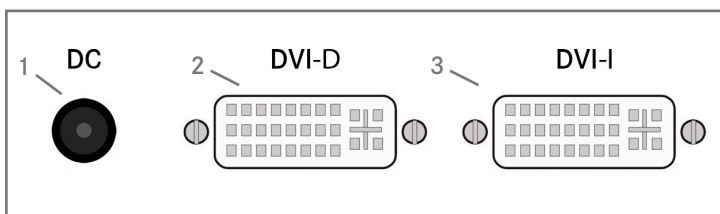

GENERAL

Rise displays have been designed to be wall mounted.

Rise displays are available in several sizes, from 10" to 22" and finished in glass with black marking, brushed stainless steel or in aluminium. This compact monitor range comprises full stand-alone monitors with external power supply and integrated wall mounts with security locking to prevent theft. Rise monitors fit onto standard wall brackets.

Electrical

Lowv voltage <i>(external power supply)</i>	100-240Vac, 50/60Hz, 12Vdc
Power consumption	80W

Mechanical

Dimensions	448 x 373 x 65 mm [17.64"x14.69"x2.56"]
Weight	5.5 Kg / 12.1 lbs (Stainless Steel & Aluminium)
	6 Kg / 13.2 lbs (Glass)
Shipping Dimensions:	
Weight	6.5 Kg / 14.3 lbs (Stainless Steel & Aluminium)
	7 Kg / 15.4 lbs (Glass)
Shipping Box	480 x 380 x 160 mm

OPTIONS

- Touch screen
- Integrated industrial PC
- RS-232 remote control
- HD-BaseT for Video and Power over a single Cat5 cable

CERTIFICATIONS

- CE

WARRANTY

- 2 years general warranty

CONNECTIVITY PANEL

CONNECTIVITY

- 1- Power input
- 2- DVI 2 video input
- 3- DVI 1 / DVI A video input

ARCHITECT'S SPECIFICATIONS

Professional 19" widescreen on-wall monitor. Frame available in aluminium, stainless steel or glass. DVI-I and DVI-D connectors. HDCP compliant inputs. Easy mounting, no need special bracket to install. External power supply.