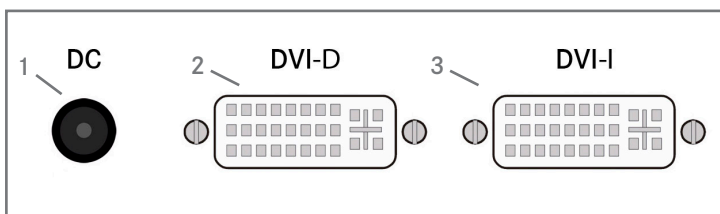

TECHNICAL SPECIFICATIONS

Display

Size	19" TFT Active Matrix, widescreen
Resolution	1440 (h) x 900 (v)
Brightness	250 cd/m2
Contrast ratio	1000:1
Pixel	0.2835 (h) x 0.2835 (v) mm
Viewing angle	80° / 80° (u/d) / 85° / 85° (l/r)
Viewing area	408.24 (h) x 255.15 (v) mm
LED backlight lifespan	50.000 hrs
Response time	Tr 3.6 ms, Tf 1.4 ms
Temperature <i>(operating/storage)</i>	Operating 0°C – +40°C Storage -20°C – +60°C

Materials

Cabinet	Available with front in aluminium (A), stainless steel (I), or glass (G)

Connectivity

Input signal	DVI-I (1 input) – HDCP Compliant DVI-D (1 input) – HDCP Compliant

Electrical

Lowv voltage <i>(external power supply)</i>	100-240Vac, 50/60Hz, 12Vdc
Power consumption	80W

Mechanical

Dimensions	488 x 355 x 64.9 mm [19.21"x13.19"x2.56"]
Weight	5.7 Kg / 12.5 lbs (Stainless Steel & Aluminium)
	6.2 Kg / 13.6 lbs (Glass)
Shipping Dimensions:	
Weight	6.7 Kg / 14.7 lbs (Stainless Steel & Aluminium)
	7.2 Kg / 15.8 lbs (Glass)
Shipping Box	550 x 460 x 300 mm

OPTIONS

- Touch screen
- Integrated industrial PC
- RS-232 remote control
- HD-BaseT for Video and Power over a single Cat5 cable

CERTIFICATIONS

- CE

WARRANTY

- 2 years general warranty

CONNECTIVITY PANEL

CONNECTIVITY

- 1- Power input
- 2- DVI 2 video input
- 3- DVI 1 / DVI A video input

ARCHITECT'S SPECIFICATIONS

Professional 19" widescreen on-wall monitor. Frame available in aluminium, stainless steel or glass. DVI-I and DVI-D connectors. HDCP compliant inputs. Easy mounting, no need special bracket to install. External power supply.

ARTHUR HOLM

Albiral Display Solutions SL · Fàtima, 25 Sant Hipòlit de Voltregà 08512 Bcelona, Spain · +34 938 502 376 · marketing@arthurholm.com
www.arthurholm.com

Arthur Holm is a registered brand of Albiral Display Solutions SL. Specifications subject to change without previous notice.