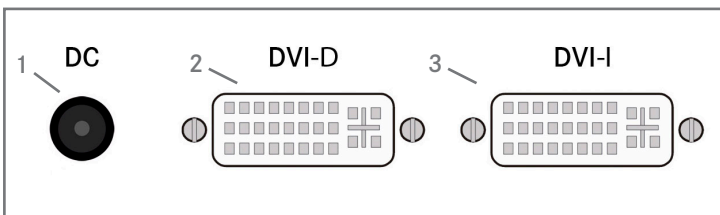

AH19RI / AH19RA / AH19RG Wide FHD

TECHNICAL SPECIFICATIONS

Display

Size	18,5" Full HD
Resolution	1920 (h) x 1080 (v)
Brightness	400 cd/m2
Contrast ratio	1500:1
Pixel	0.213 (h) x 0.213 (v) mm
Viewing angle	85° / 85° (u/d) / 85° / 85° (l/r)
Viewing area	408.96 (h) x 230.04 (v) mm
LED backlight lifespan	50.000 hrs
Response time	Tr + Tf 35 ms
Temperature (operating/storage)	Operating 0°C – +40°C Storage -20°C – +60°C

Materials

Cabinet	Available with front in aluminium (A), stainless steel (I), or glass (G)

Connectivity

Input signal	DVI-I (1 input) – HDCP Compliant DVI-D (1 input) – HDCP Compliant

Electrical

Lowv voltage (external power supply)	100-240Vac, 50/60Hz, 12Vdc
Power consumption	55W

Mechanical

Dimensions	488 x 335 x 69 mm [19.21"x13.19"x2.72"]
Weight	7.2 Kg / 15.87 lbs
Shipping Dimensions:	
Weight	8.2 Kg / 18.07 lbs
Shipping Box	575 x 455 x 170 mm

OPTIONS

- Touch screen
- Integrated industrial PC
- RS-232 remote control

CERTIFICATIONS

- CE

WARRANTY

- 2 years general warranty

CONNECTIVITY PANEL

CONNECTIVITY

- 1- Power input
- 2- DVI 2 video input
- 3- DVI 1 / DVI A video input

ARCHITECT'S SPECIFICATIONS

Professional 18,5" Wide FHD on-wall monitor. Frame available in aluminium, stainless steel or glass. DVI-I and DVI-D connectors. HDCP compliant inputs. Easy mounting, no need special bracket to install. External power supply.

ARTHUR HOLM

Albiral Display Solutions SL · Fàtima, 25 Sant Hipòlit de Voltregà 08512 Bcelona, Spain · +34 938 502 376 · marketing@arthurholm.com
www.arthurholm.com

Arthur Holm is a registered brand of Albiral Display Solutions SL. Specifications subject to change without previous notice.