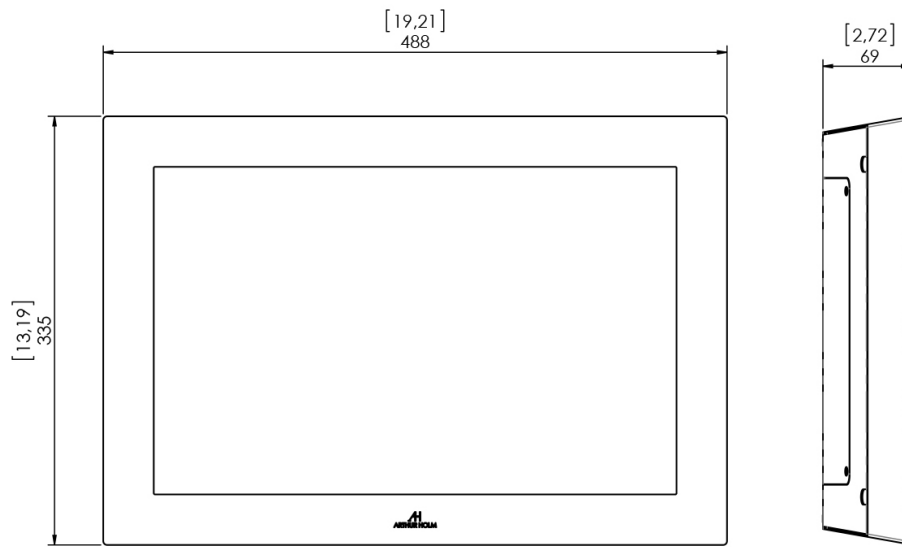

GENERAL DIMENSIONS

AH19RI / AH19RA / AH19RG Wide FHD

ARTHUR HOLM

Albiral Display Solutions SL. · Fàtima, 25 Sant Hipòlit de Voltregà 08512 Bcelona, Spain · +34 938 502 376 · marketing@arthurholm.com
www.arthurholm.com

Arthur Holm is a registered brand of Albiral Display Solutions SL. Specifications subject to change without previous notice.