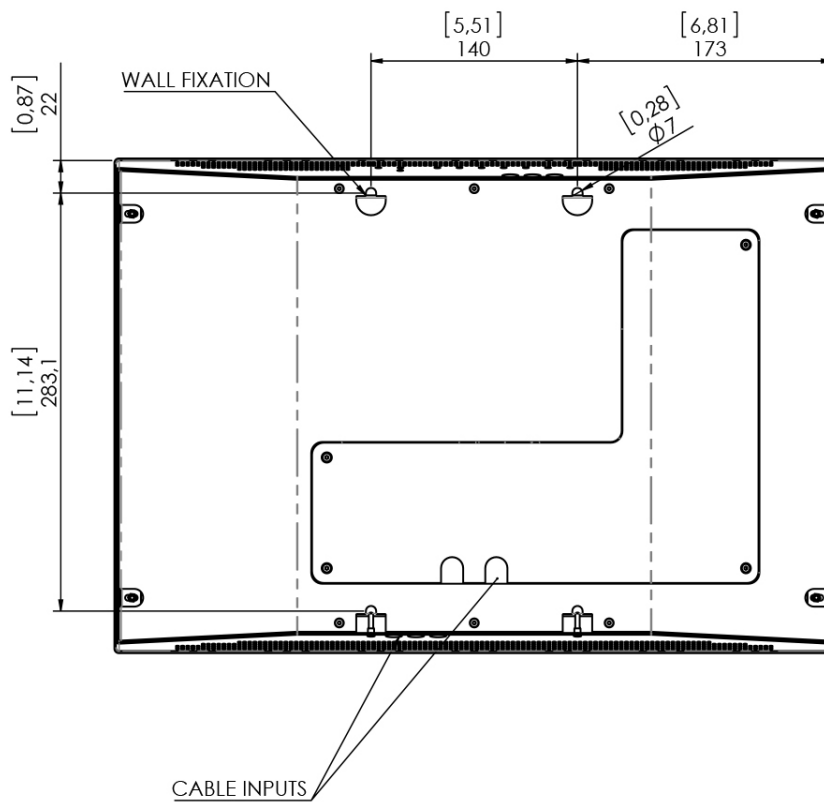

## CONNECTIVITY PANEL

### CONNECTIVITY

- 1- Power input
- 2- DVI 2 video input
- 3- DVI 1 / DVI A video input

## ARCHITECT'S SPECIFICATIONS

Professional 18,5" Wide FHD on-wall monitor. Frame available in aluminium, stainless steel or glass. DVI-I and DVI-D connectors. HDCP compliant inputs. Easy mounting, no need special bracket to install. External power supply.

GENERAL DIMENSIONS

AH19RI / AH19RA / AH19RG Wide FHD

ARTHUR HOLM

Albiral Display Solutions SL. · Fàtima, 25 Sant Hipòlit de Voltregà 08512 Bcelona, Spain · +34 938 502 376 · marketing@arthurholm.com  
www.arthurholm.com